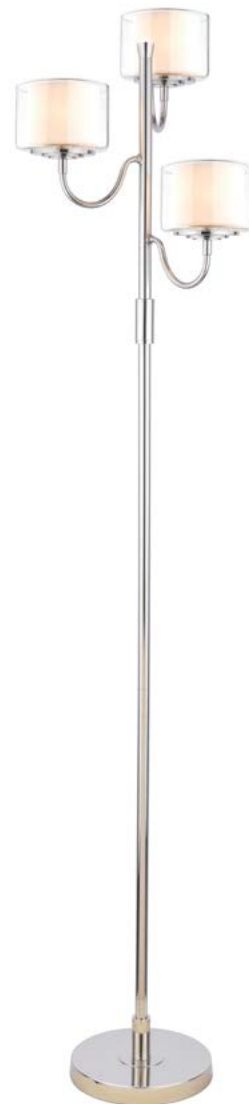

3 x 20w max G9

H min30.5 - max135 x Ø31cm

□ HIA

Southwell Wall Light

LA3724955-Q

Polished Nickel & Opal Glass

1 x 20w max G9

D15 x H19.5 x W13cm

□

Southwell 5lt Pendant

LA3703637-Q

Polished Nickel & Opal Glass

5 x 20w max G9

H min34 - max135 x Ø46.2cm

□ HIA

Southwell 3lt Floor Lamp