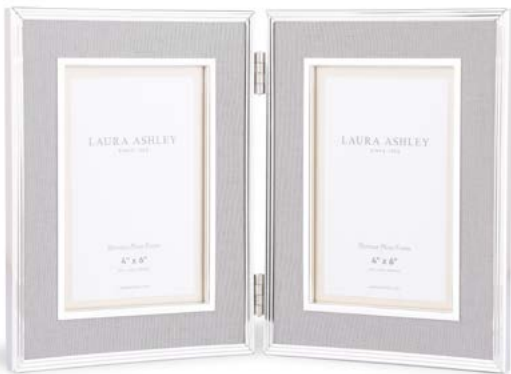

Harrison Photo Frame 4" x 6"

LA3690957-Q
Polished Silver
grey linen
double photo frame
D2.5 x H21 x W16.5cm