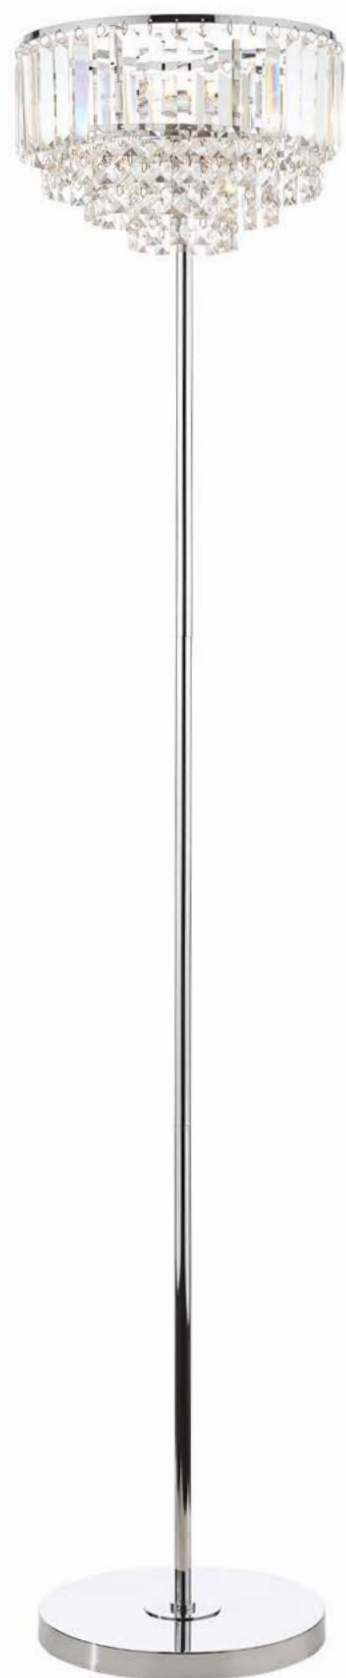

Vienna 3lt Floor Lamp

LA3603227-Q

Polished Chrome & Crystal

3 x 33w max G9

H154 x Ø30cm