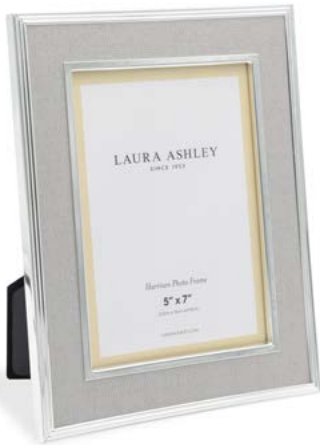

Harrison Photo Frame 5" x 7"

LA3733733-Q

Polished Silver
grey linen frame
D1.5 x H23 x W18cm