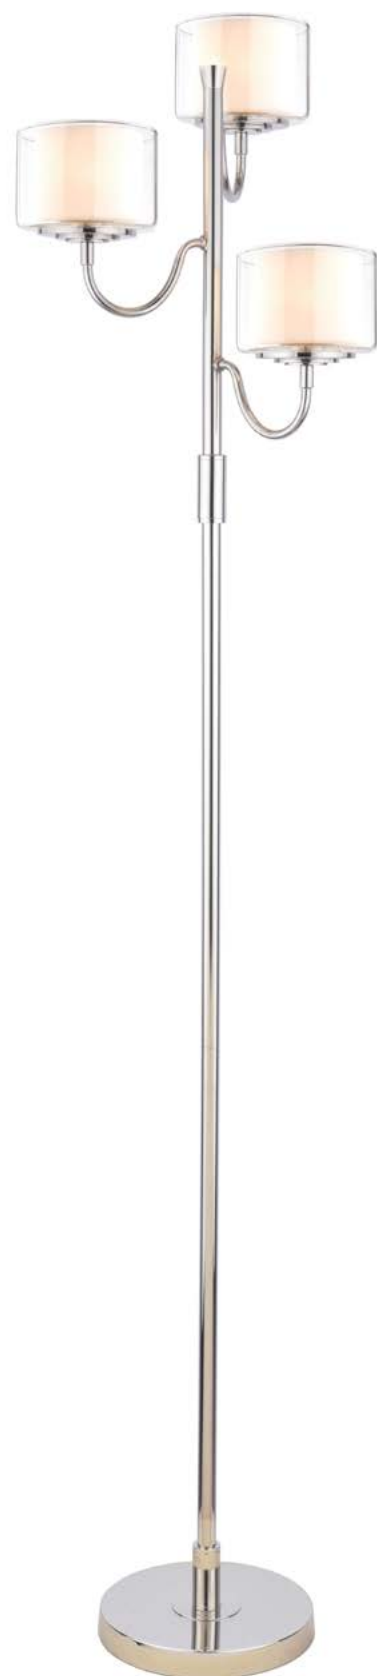

Ellis Table Lamp

LA3742284-Q

Antique Brass & Crystal
c/w ivory cotton shade
1 x 40w max SES CNDL
H43 x Ø21cm

The
Isaac

ANTIQUE BRASS

Isaac Floor Lamp

LA3756313-Q

Antique Brass & Glass
1 x 40w max ES GLS
D28 x H152 x W55cm

Isaac Task Lamp

LA3756384-Q

Antique Brass & Glass
1 x 40w max SES GB
D16.5 x H45 x W27cm

The Southwell

POLISHED NICKEL

Southwell 3lt Floor Lamp

LA3756410-Q

Polished Nickel & Opal Glass